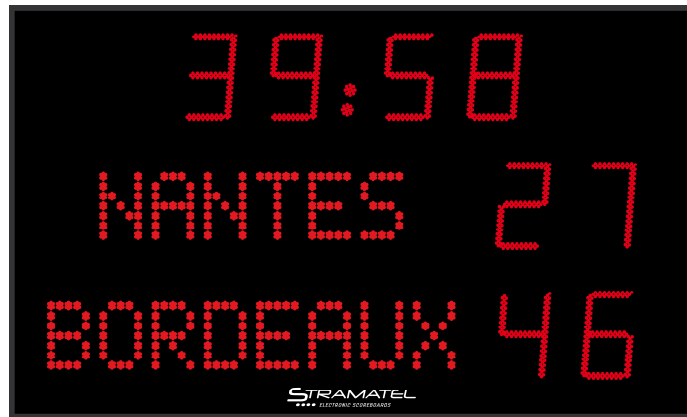

OUTDOOR- Readability 160 m
 SOCCER - RUGBY - FIELD HOCKEY

FRA ALPHA 8C

(non binding picture)

Composition

- 1 scoreboard (made of 1 module)
- 1 control console
- 1 carrying case for control console
- 1 mains cable
- Operating and installation instructions

Technical description

- Use:** Outdoor
- Transmission :** Radio (868 MHz) or cable
- Readability :** 160m, angle >160°
- Dimensions :** 2400 x 1450 x 90 mm
- Weight :** 61 kg
- Power supply :** 230V / 50-60Hz **Power consumed:** 267 VA
- Protection :** unbreakable mat polycarbonate front face (DIN 18032-3)
- Mains cable (supplied) :** 5m (socket not supplied) – Type: 230V, 3G, 0.75 mm²
- Cable controlled :** for cable controlled models or radio controlled models with cable set
 Junction box + 50m transmission cable (scoreboard / junction box) –
 Type: phone cable 2 pairs 6/10th + 10m transmission cable DIN/DIN
 (junction box / console)
- Installation :** on I-Beams(adjustable fixing) or wall-mounted (with clamps supplied)
- Brightness:** adjustable from the control console

Display functions

- Score :** 2 x 2 red LED digits (30 cm)
- Timer / Rest period :** 4 red LED digits (30 cm) + 2 blinking points
- Team names:** 2 x 8 red LED alphanumerical characters (23 cm)
- Day time :** when the scoreboard is not in use
(switched off at night)